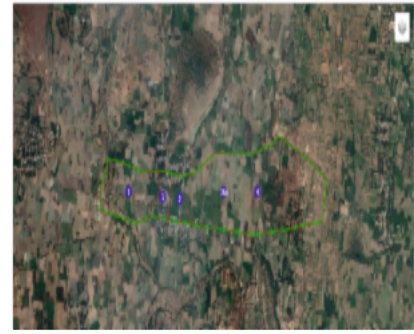

Nazri Naksha

Google Map View