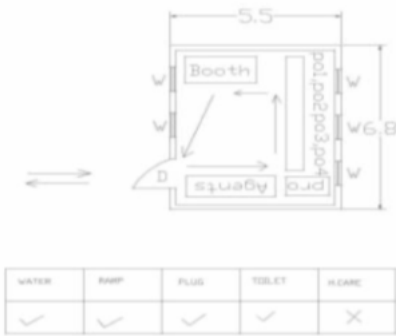

Nazri Naksha

Google Map View

Polling Station Building Front View

Polling Station Front View

Cad View

Key MAP View