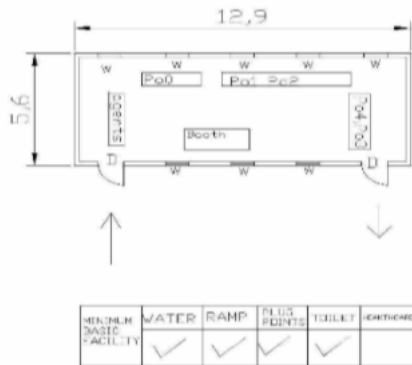

Nazri Naksha

Google Map View

Cad View