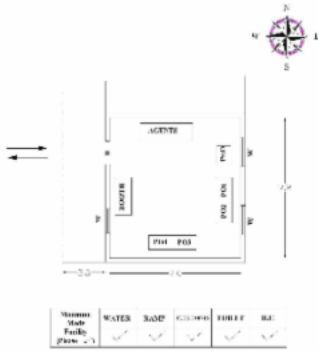

Nazri Naksha

Google Map View

Polling Station Building Front View

Polling Station Front View

Cad View

Key MAP View