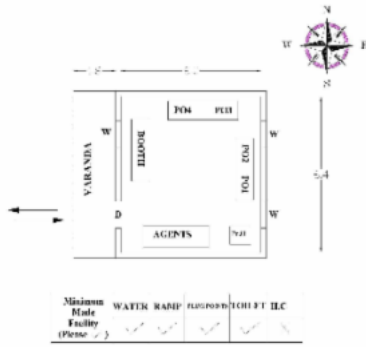

Nazri Naksha

Google Map View

Polling Station Building Front View

Polling Station Front View

Cad View

Key MAP View