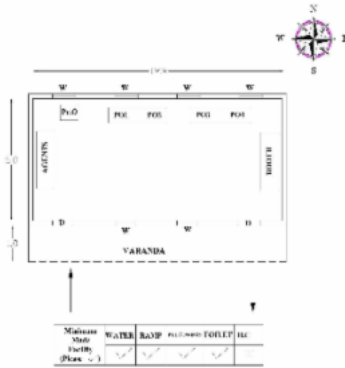

Nazri Naksha

Google Map View

Polling Station Building Front View

Polling Station Front View

Cad View

Key MAP View