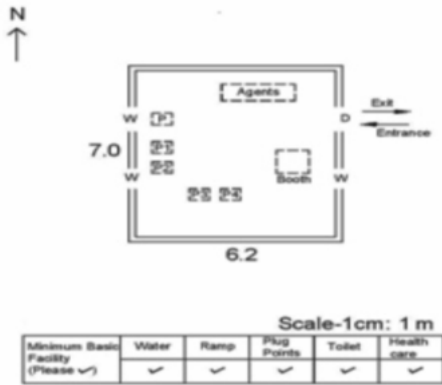

Nazri Naksha

Google Map View

Polling Station Building Front View

Polling Station Front View

Cad View

Key MAP View