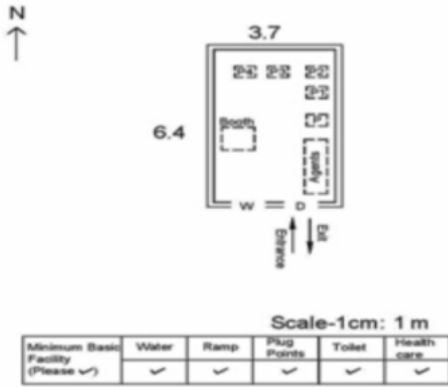

Nazri Naksha

Google Map View

Polling Station Building Front View

Polling Station Front View

Cad View

Key MAP View