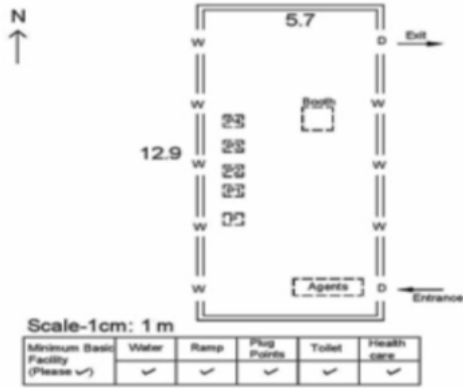

Nazri Naksha

Google Map View

Polling Station Building Front View

Polling Station Front View

Cad View

Key MAP View