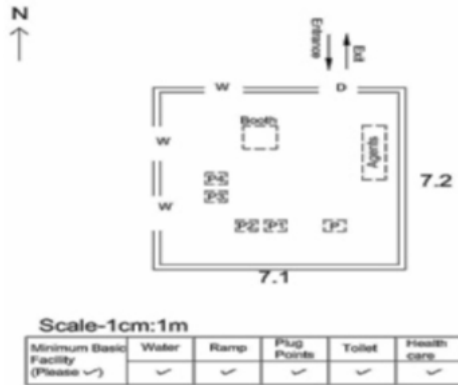

Nazri Naksha

Google Map View

Cad View