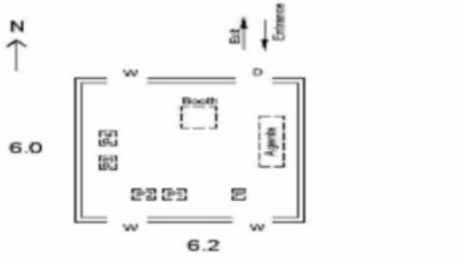

வாக்காளர் பதிவு அலுவலரின்
கையொப்பம்

Nazri Naksha

Google Map View

Polling Station Building Front View

Polling Station Front View

Cad View

Scale-1cm:1m

| Minimum Basic Facility (Please ✓) | Water | Ramp | Plug Points | Toilet | Health care |
|-----------------------------------|-------|------|-------------|--------|-------------|
| ✓ | ✓ | ✓ | ✓ | ✓ | ✓ |