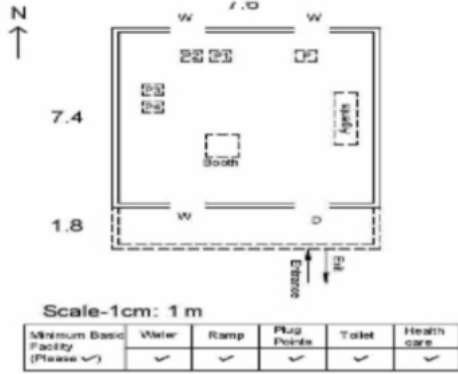

Nazri Naksha

Google Map View

Polling Station Building Front View

Polling Station Front View

Cad View

Key MAP View