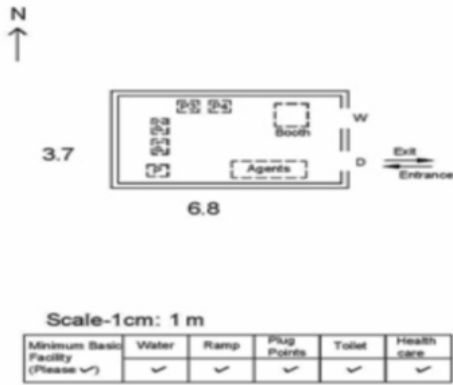

Nazri Naksha

Google Map View

Polling Station Building Front View

Polling Station Front View

Cad View

Key MAP View