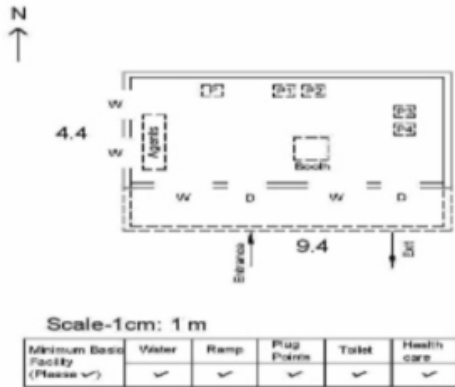

Nazri Naksha

Google Map View

Polling Station Building Front View

Polling Station Front View

Cad View

Key MAP View