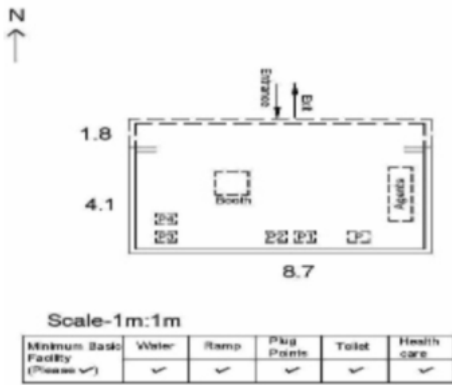

Nazri Naksha

Google Map View

Polling Station Building Front View

Polling Station Front View

Cad View

Key MAP View