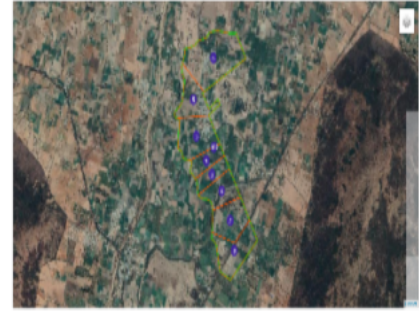

Nazri Naksha

Google Map View