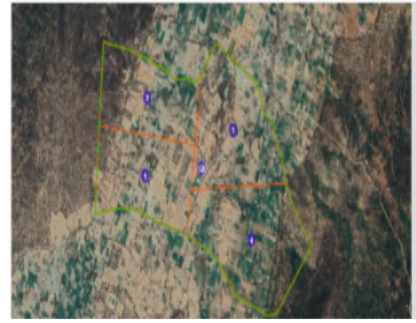

Nazri Naksha

Google Map View