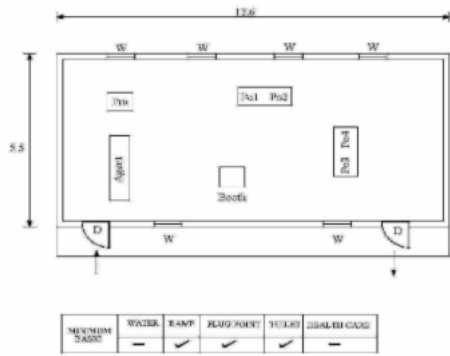

Nazri Naksha

Google Map View

Polling Station Building Front View

Polling Station Front View

Cad View

Key MAP View