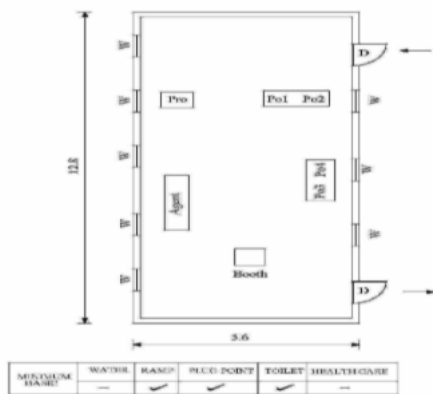

Nazri Naksha

Google Map View

Polling Station Building Front View

Polling Station Front View

Cad View

Key MAP View