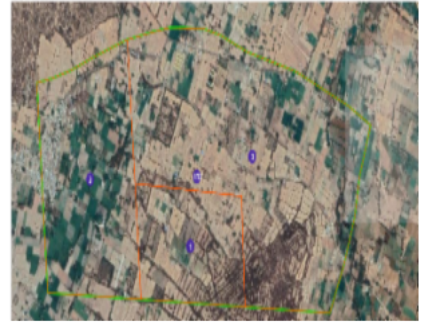

Nazri Naksha

Google Map View