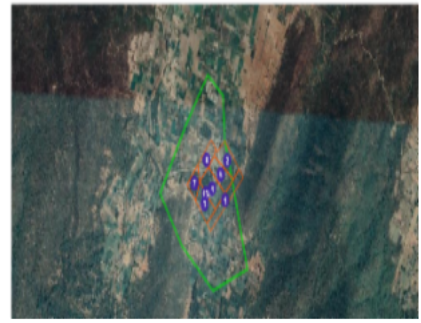

Nazri Naksha

Google Map View