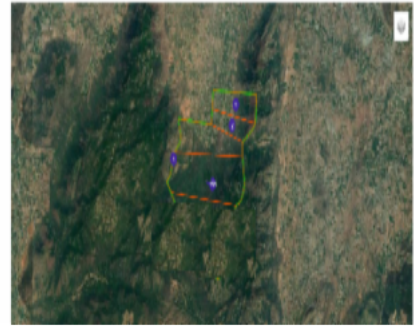

Nazri Naksha

Google Map View