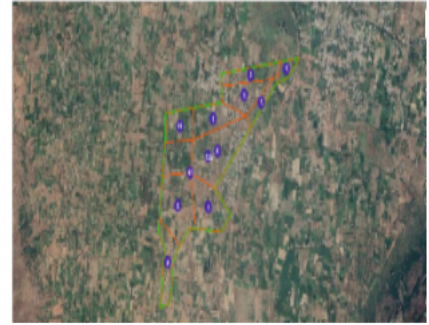

Nazri Naksha

Google Map View