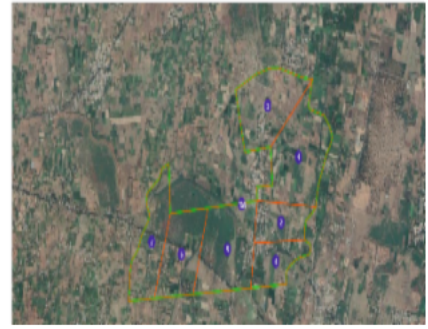

Nazri Naksha

Google Map View