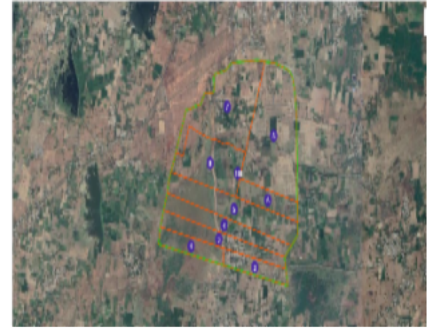

Nazri Naksha

Google Map View