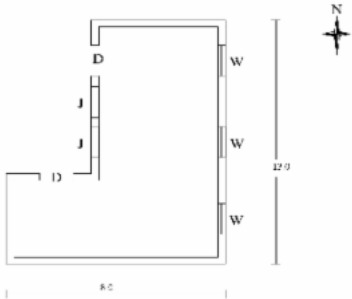

Nazri Naksha

Google Map View

Polling Station Building Front View

Polling Station Front View

Cad View

Key MAP View

SCALE:- 1CM = 1 METER

MINIMUM BASIC FACILITY (PLEASE)	WATER	RAMP	TOILET	PLUG-POINT	HEALTH CARE
	/	/	/	/	/