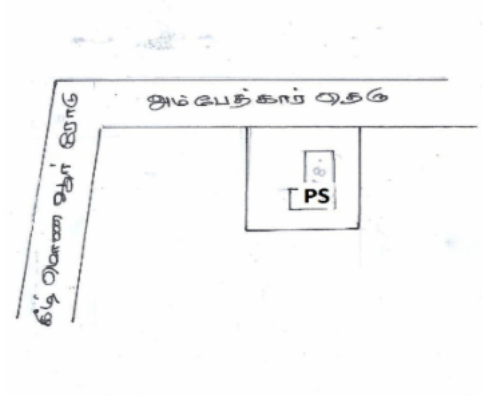

Nazri Naksha

Google Map View

Polling Station Building Front View

Polling Station Front View

Cad View

Key MAP View

SCALE:- 1CM = 1 METER

MINIMUM BASIC FACILITY (PLEASE)	WATER	RAMP	TOILET	PLUG-POINT	HEALTH CARE
	/	/	/	/	/