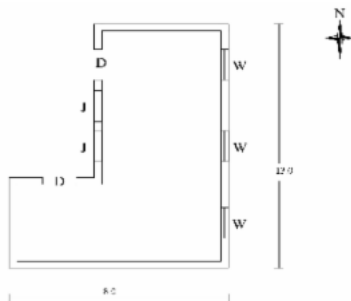

Google Map View

Polling Station Building Front View

Polling Station Front View

Cad View

Key MAP View

SCALE:- 1CM = 1 METER

MINIMUM BASIC FACILITY (PLEASE)	WATER	RAMP	TOILET	PLUG-POINT	HEALTH CARE
	/	/	/	/	/