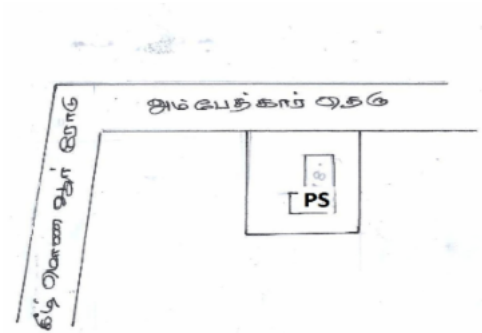

Google Map View

Polling Station Building Front View

Polling Station Front View

Cad View

Key MAP View

SCALE:- 1CM = 1 METER

MINIMUM BASIC FACILITY (PLEASE)	WATER	RAMP	TOILET	PLUG-POINT	HEALTH CARE
	/	/	/	/	/