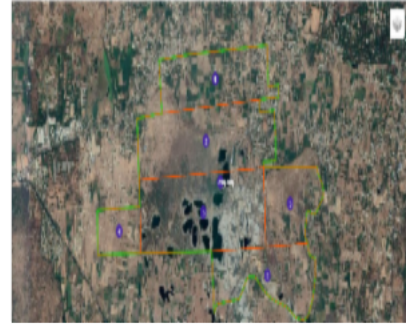

Nazri Naksha

Google Map View