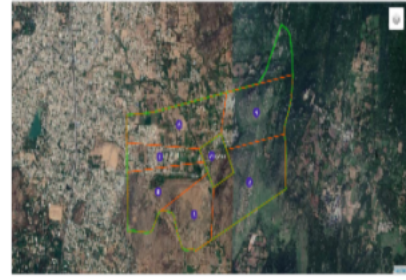

Nazri Naksha

Google Map View