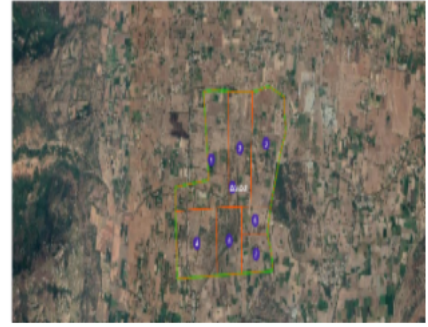

Nazri Naksha

Google Map View