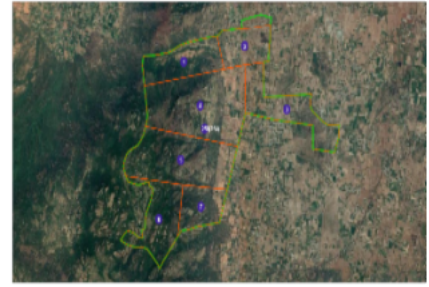

Nazri Naksha

Google Map View