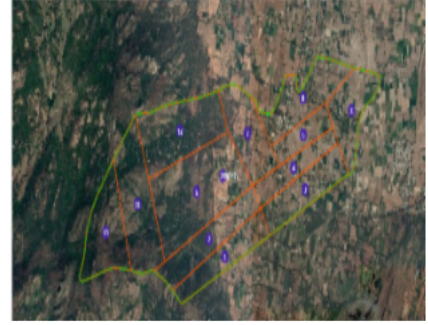

Nazri Naksha

Google Map View