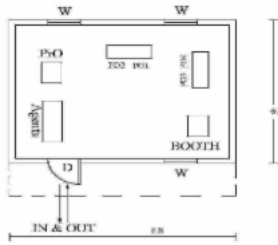

கையொப்பம்

Nazri Naksha

Google Map View

Polling Station Building Front View

Polling Station Front View

Cad View

SCALE:- 1CM = 1 METER

| MINIMUM BASIC FACILITIES AVAILABLE | WATER | KAMP | TOILET | WATERPOINT | HEALTH CARE |
|------------------------------------|-------|------|--------|------------|-------------|
| | ✓ | ✓ | ✓ | ✓ | — |