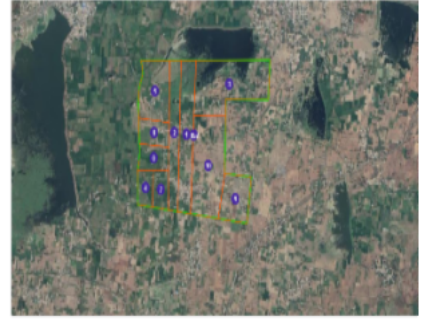

Nazri Naksha

Google Map View