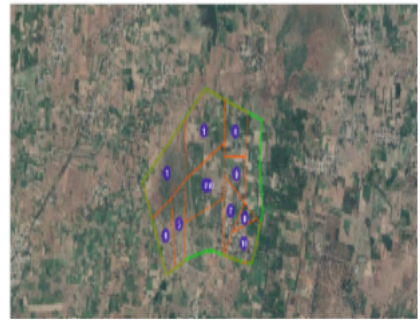

Nazri Naksha

Google Map View