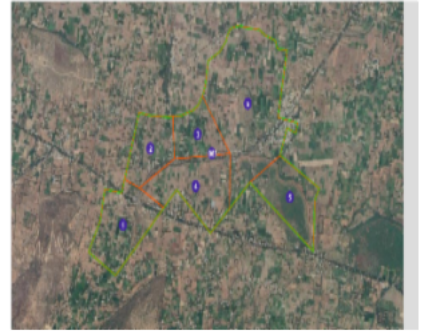

Nazri Naksha

Google Map View