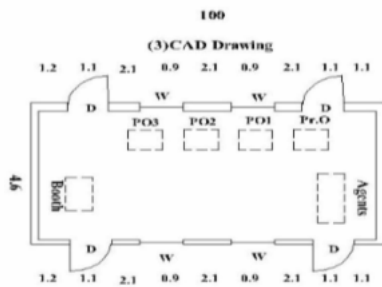

Cad View

Key MAP View

Minimum Basic Facility (Please ✓)	Water	Ramp	Plug point	Toilet	Healthcare
	✓	✓	✓	✓	✓

(a) Land marks
(b) Road names
(c) Traffic flow