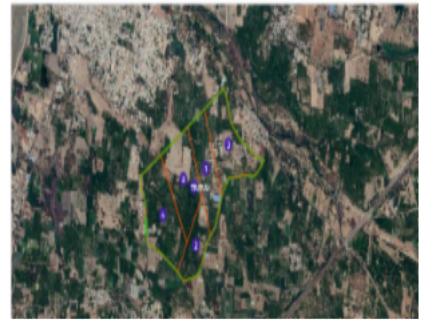

Nazri Naksha

Google Map View