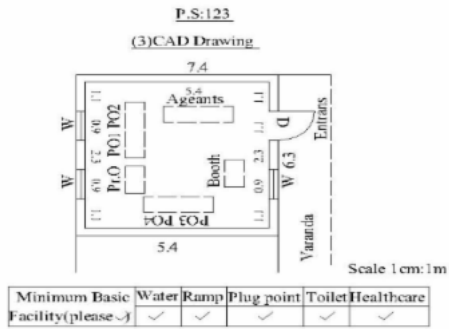

Nazri Naksha

Google Map View

Polling Station Building Front View

Polling Station Front View

Cad View

Key MAP View