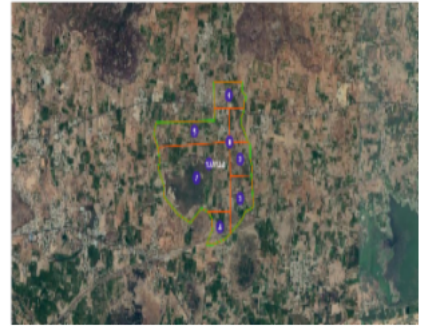

Nazri Naksha

Google Map View