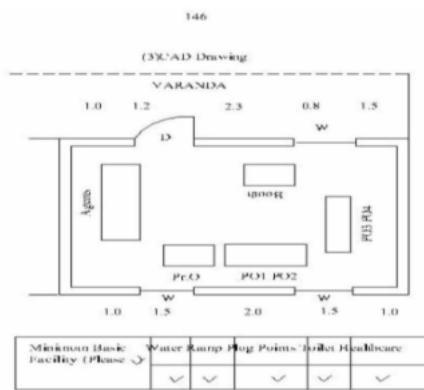

Nazri Naksha

Google Map View

Polling Station Building Front View

Polling Station Front View

Cad View

Key MAP View