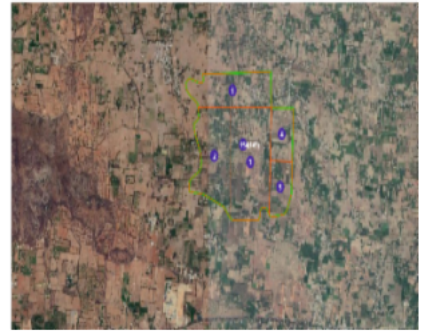

Nazri Naksha

Google Map View