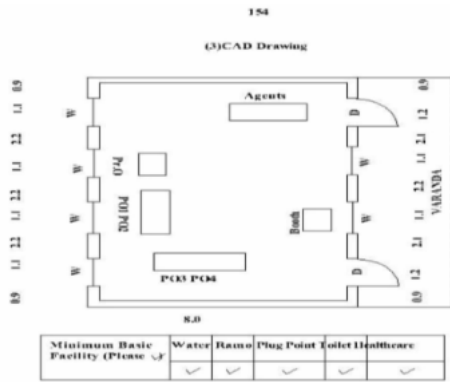

Nazri Naksha

Google Map View

Polling Station Building Front View

Polling Station Front View

Cad View

Key MAP View