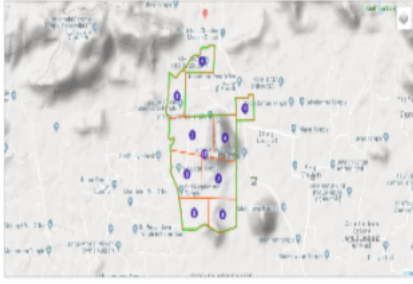

Nazri Naksha

Google Map View