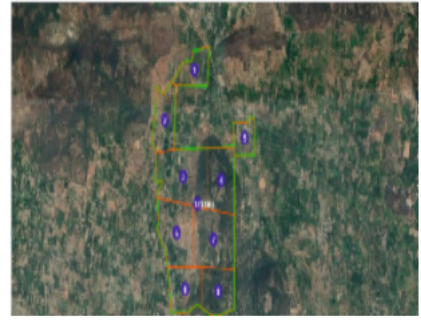

Nazri Naksha

Google Map View