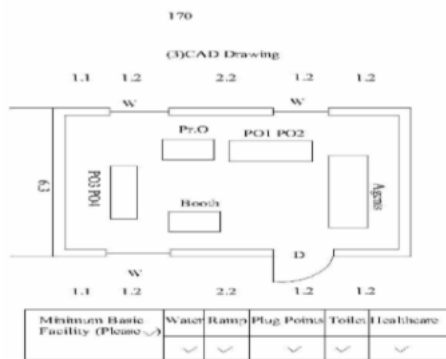

Nazri Naksha

Google Map View

Polling Station Building Front View

Polling Station Front View

Cad View

Key MAP View