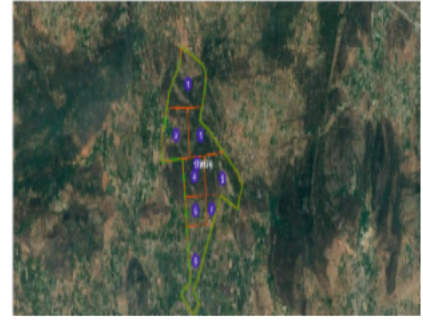

Nazri Naksha

Google Map View