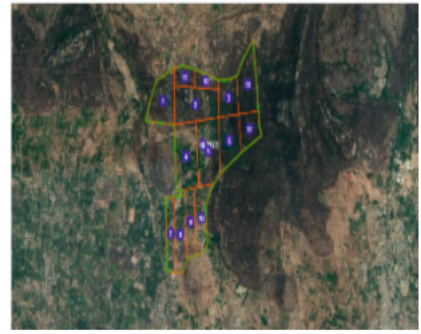

Nazri Naksha

Google Map View