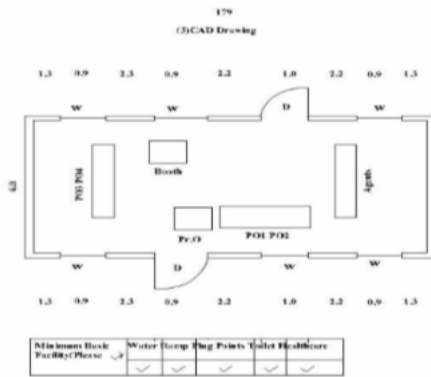

Nazri Naksha

Google Map View

Polling Station Building Front View

Polling Station Front View

Cad View

Key MAP View