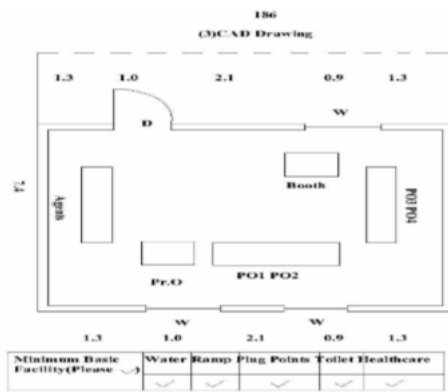

Nazri Naksha

Google Map View

Polling Station Building Front View

Polling Station Front View

Cad View

Key MAP View