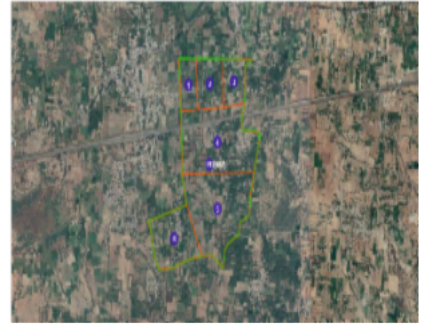

Nazri Naksha

Google Map View